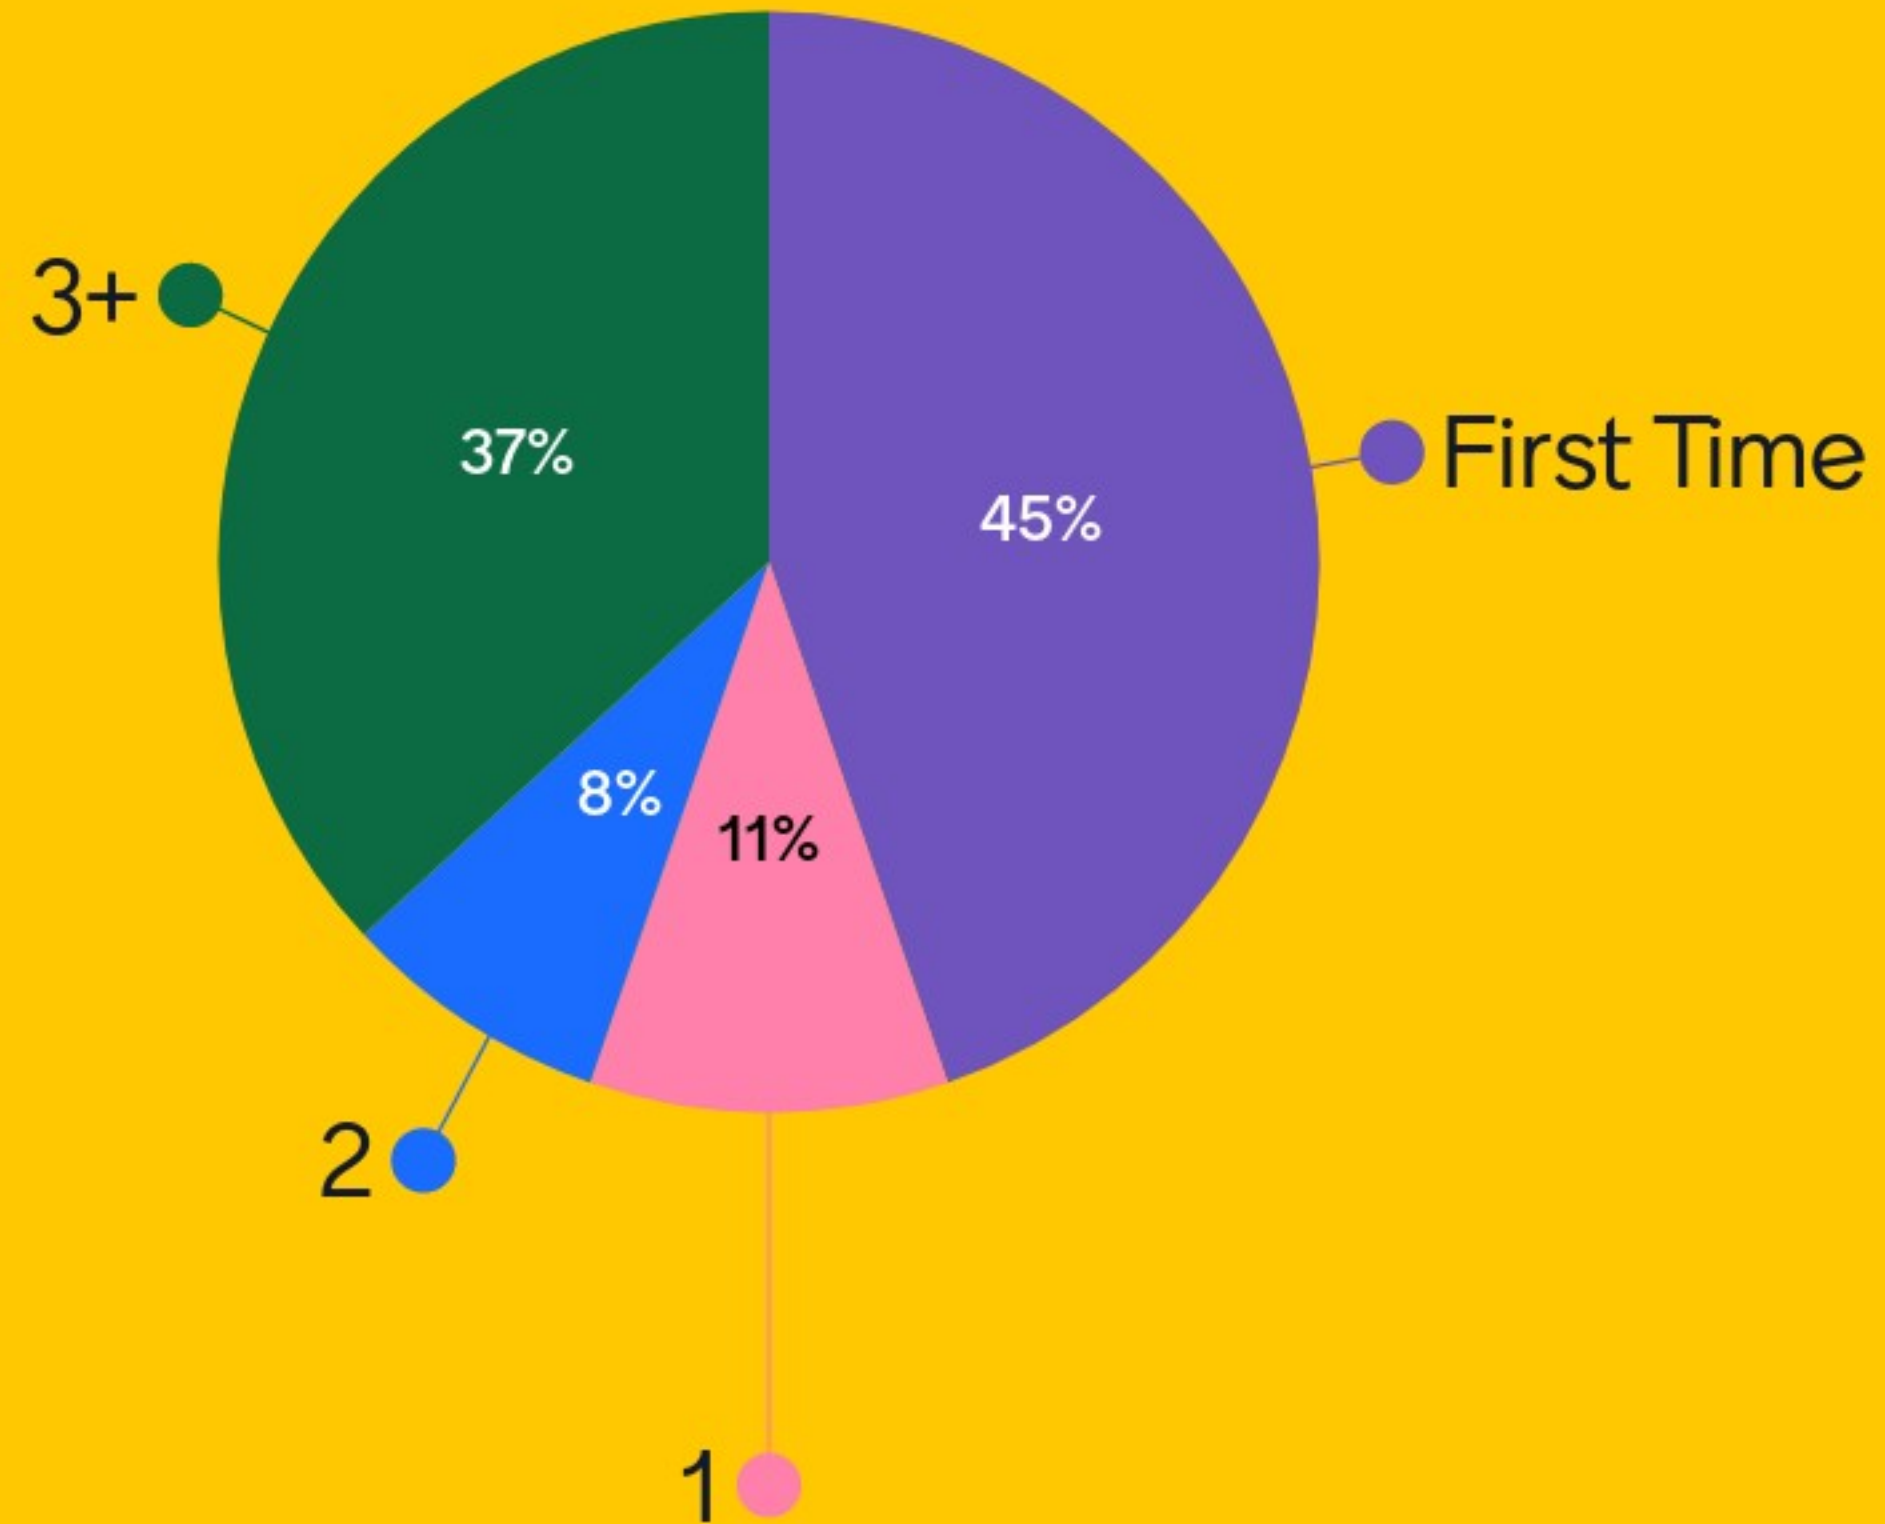

How many of the past sessions did you attend?

SBHSD SHS TOWNHALL

What comes to mind when you think of Roots & Wings?

60 responses

Have we addressed your security concerns?

Do you think we are on the right track with the CTE programming?