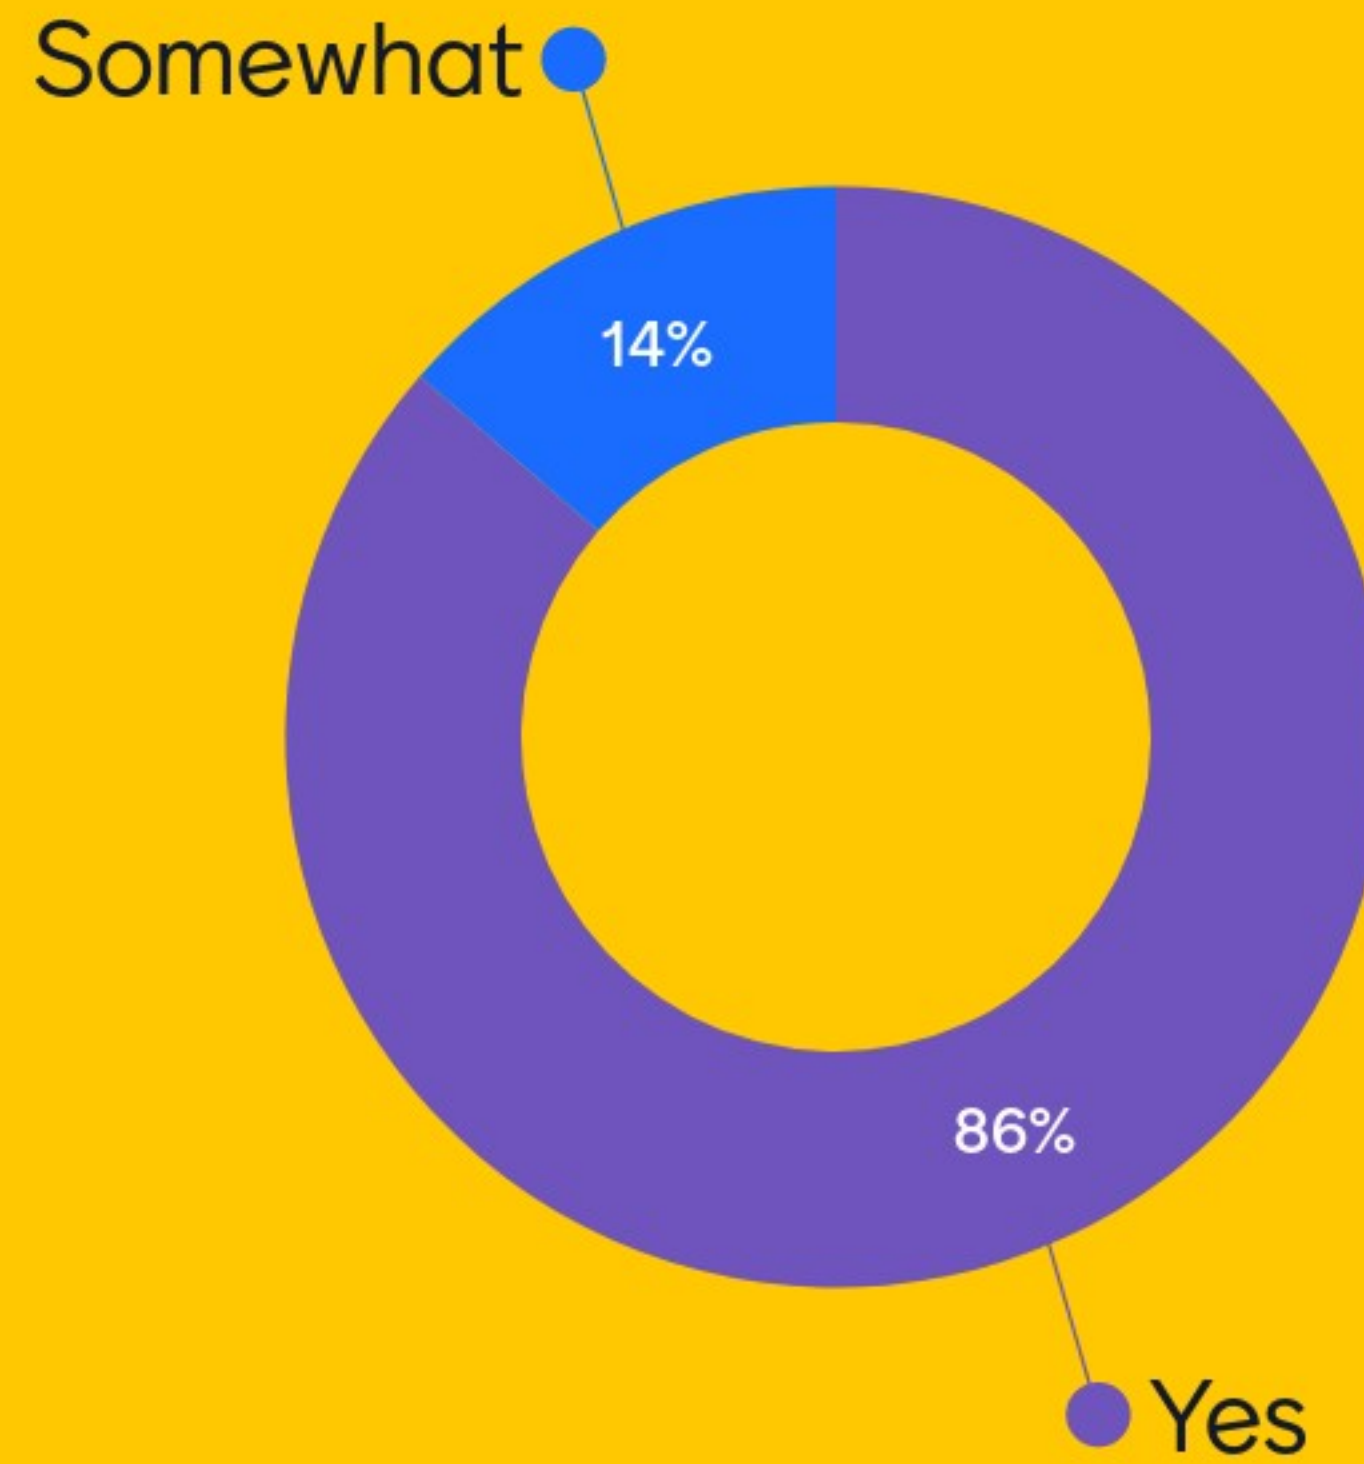

How many of the past sessions did you attend?

SBHSD SHS TOWNHALL

What comes to mind when you think of Roots & Wings?

60 responses

Have we addressed your security concerns?

Do you think we are on the right track with the CTE programming?